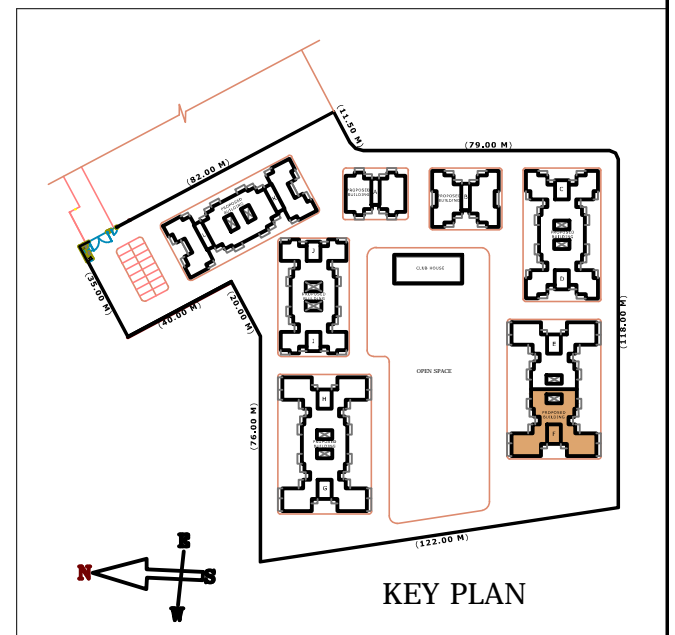

FIRST FLOOR PLAN
BUILDING EF - PART F

KEY PLAN

Vision Dempo
Foundation of Trust

VISION 'DREAM CITY'

ARCHITECTS

SUNIL M SARDESSAI & ASSOCIATES
'MANOHAR' ; OPP. TALEIGAO COMMUNITY HALL
TALEIGAO; PH: (0832)- 2453590