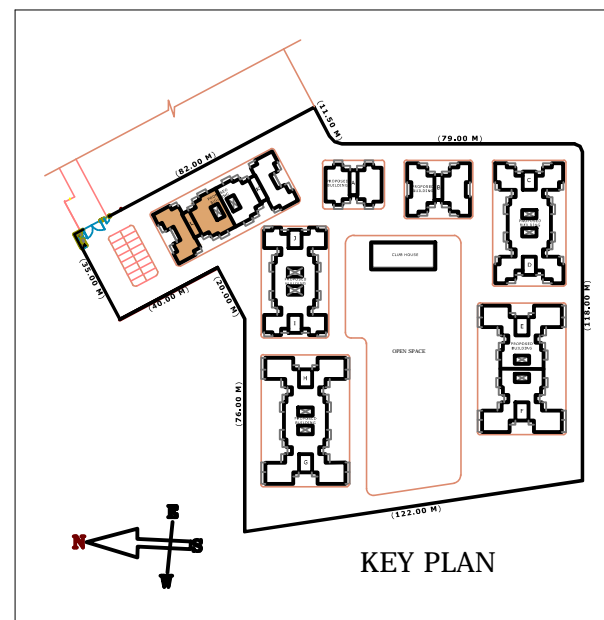

UPPER GROUND FLOOR PLAN
BUILDING KL - PART L

KEY PLAN

VISION 'DREAM CITY'

ARCHITECTS
SUNIL M SARDESSAI & ASSOCIATES
'MANOHAR' : OPP. TALEIGAO COMMUNITY HALL
TALEIGAO; PH: (0832)- 2453590